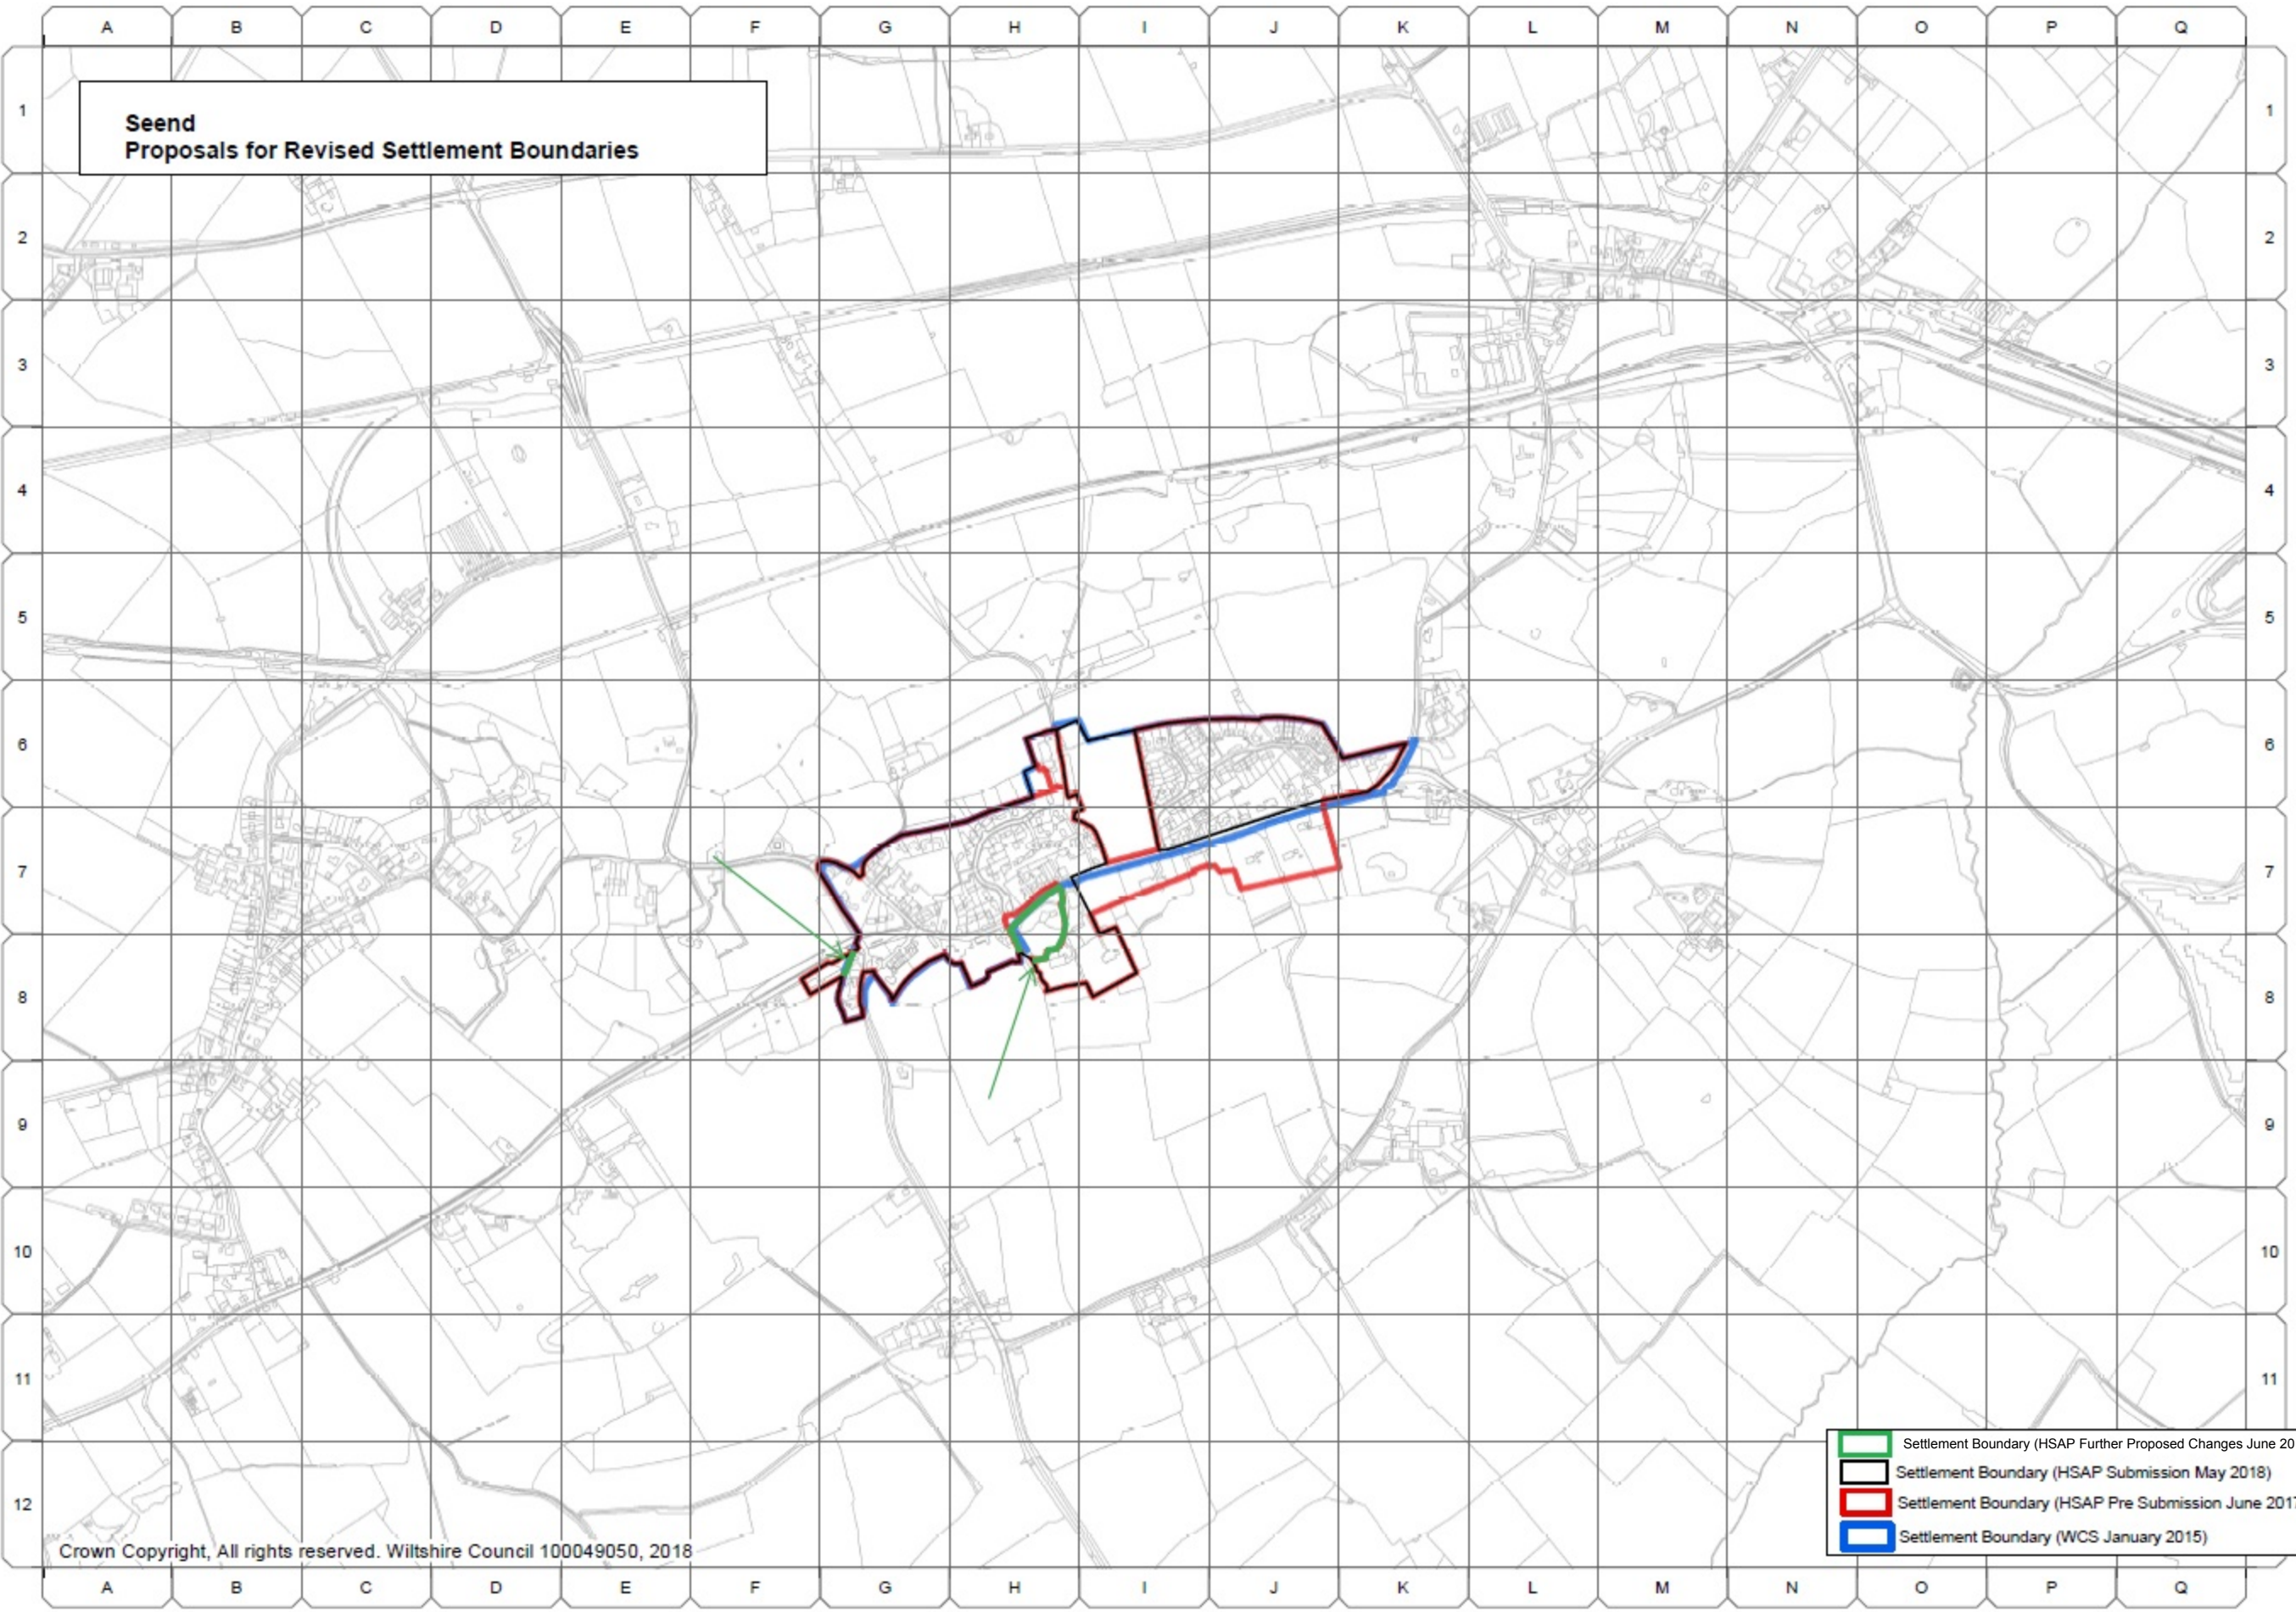

**Seend  
Proposals for Revised Settlement Boundaries**

-  Settlement Boundary (HSAP Further Proposed Changes June 2018)
-  Settlement Boundary (HSAP Submission May 2018)
-  Settlement Boundary (HSAP Pre Submission June 2017)
-  Settlement Boundary (WCS January 2015)

**Winterslow  
Proposals for Revised Settlement Boundaries**

-  Settlement Boundary (HSAP Further Proposed Changes June 2018)
-  Settlement Boundary (HSAP Submission May 2018)
-  Settlement Boundary (HSAP Pre Submission June 2017)
-  Settlement Boundary (WCS January 2015)

**Codford  
Proposals for Revised Settlement Boundaries**

-  Settlement Boundary (HSAP Further Proposed Changes June 2018)
-  Settlement Boundary (HSAP Submission May 2018)
-  Settlement Boundary (HSAP Pre Submission June 2017)
-  Settlement Boundary (WCS January 2015)