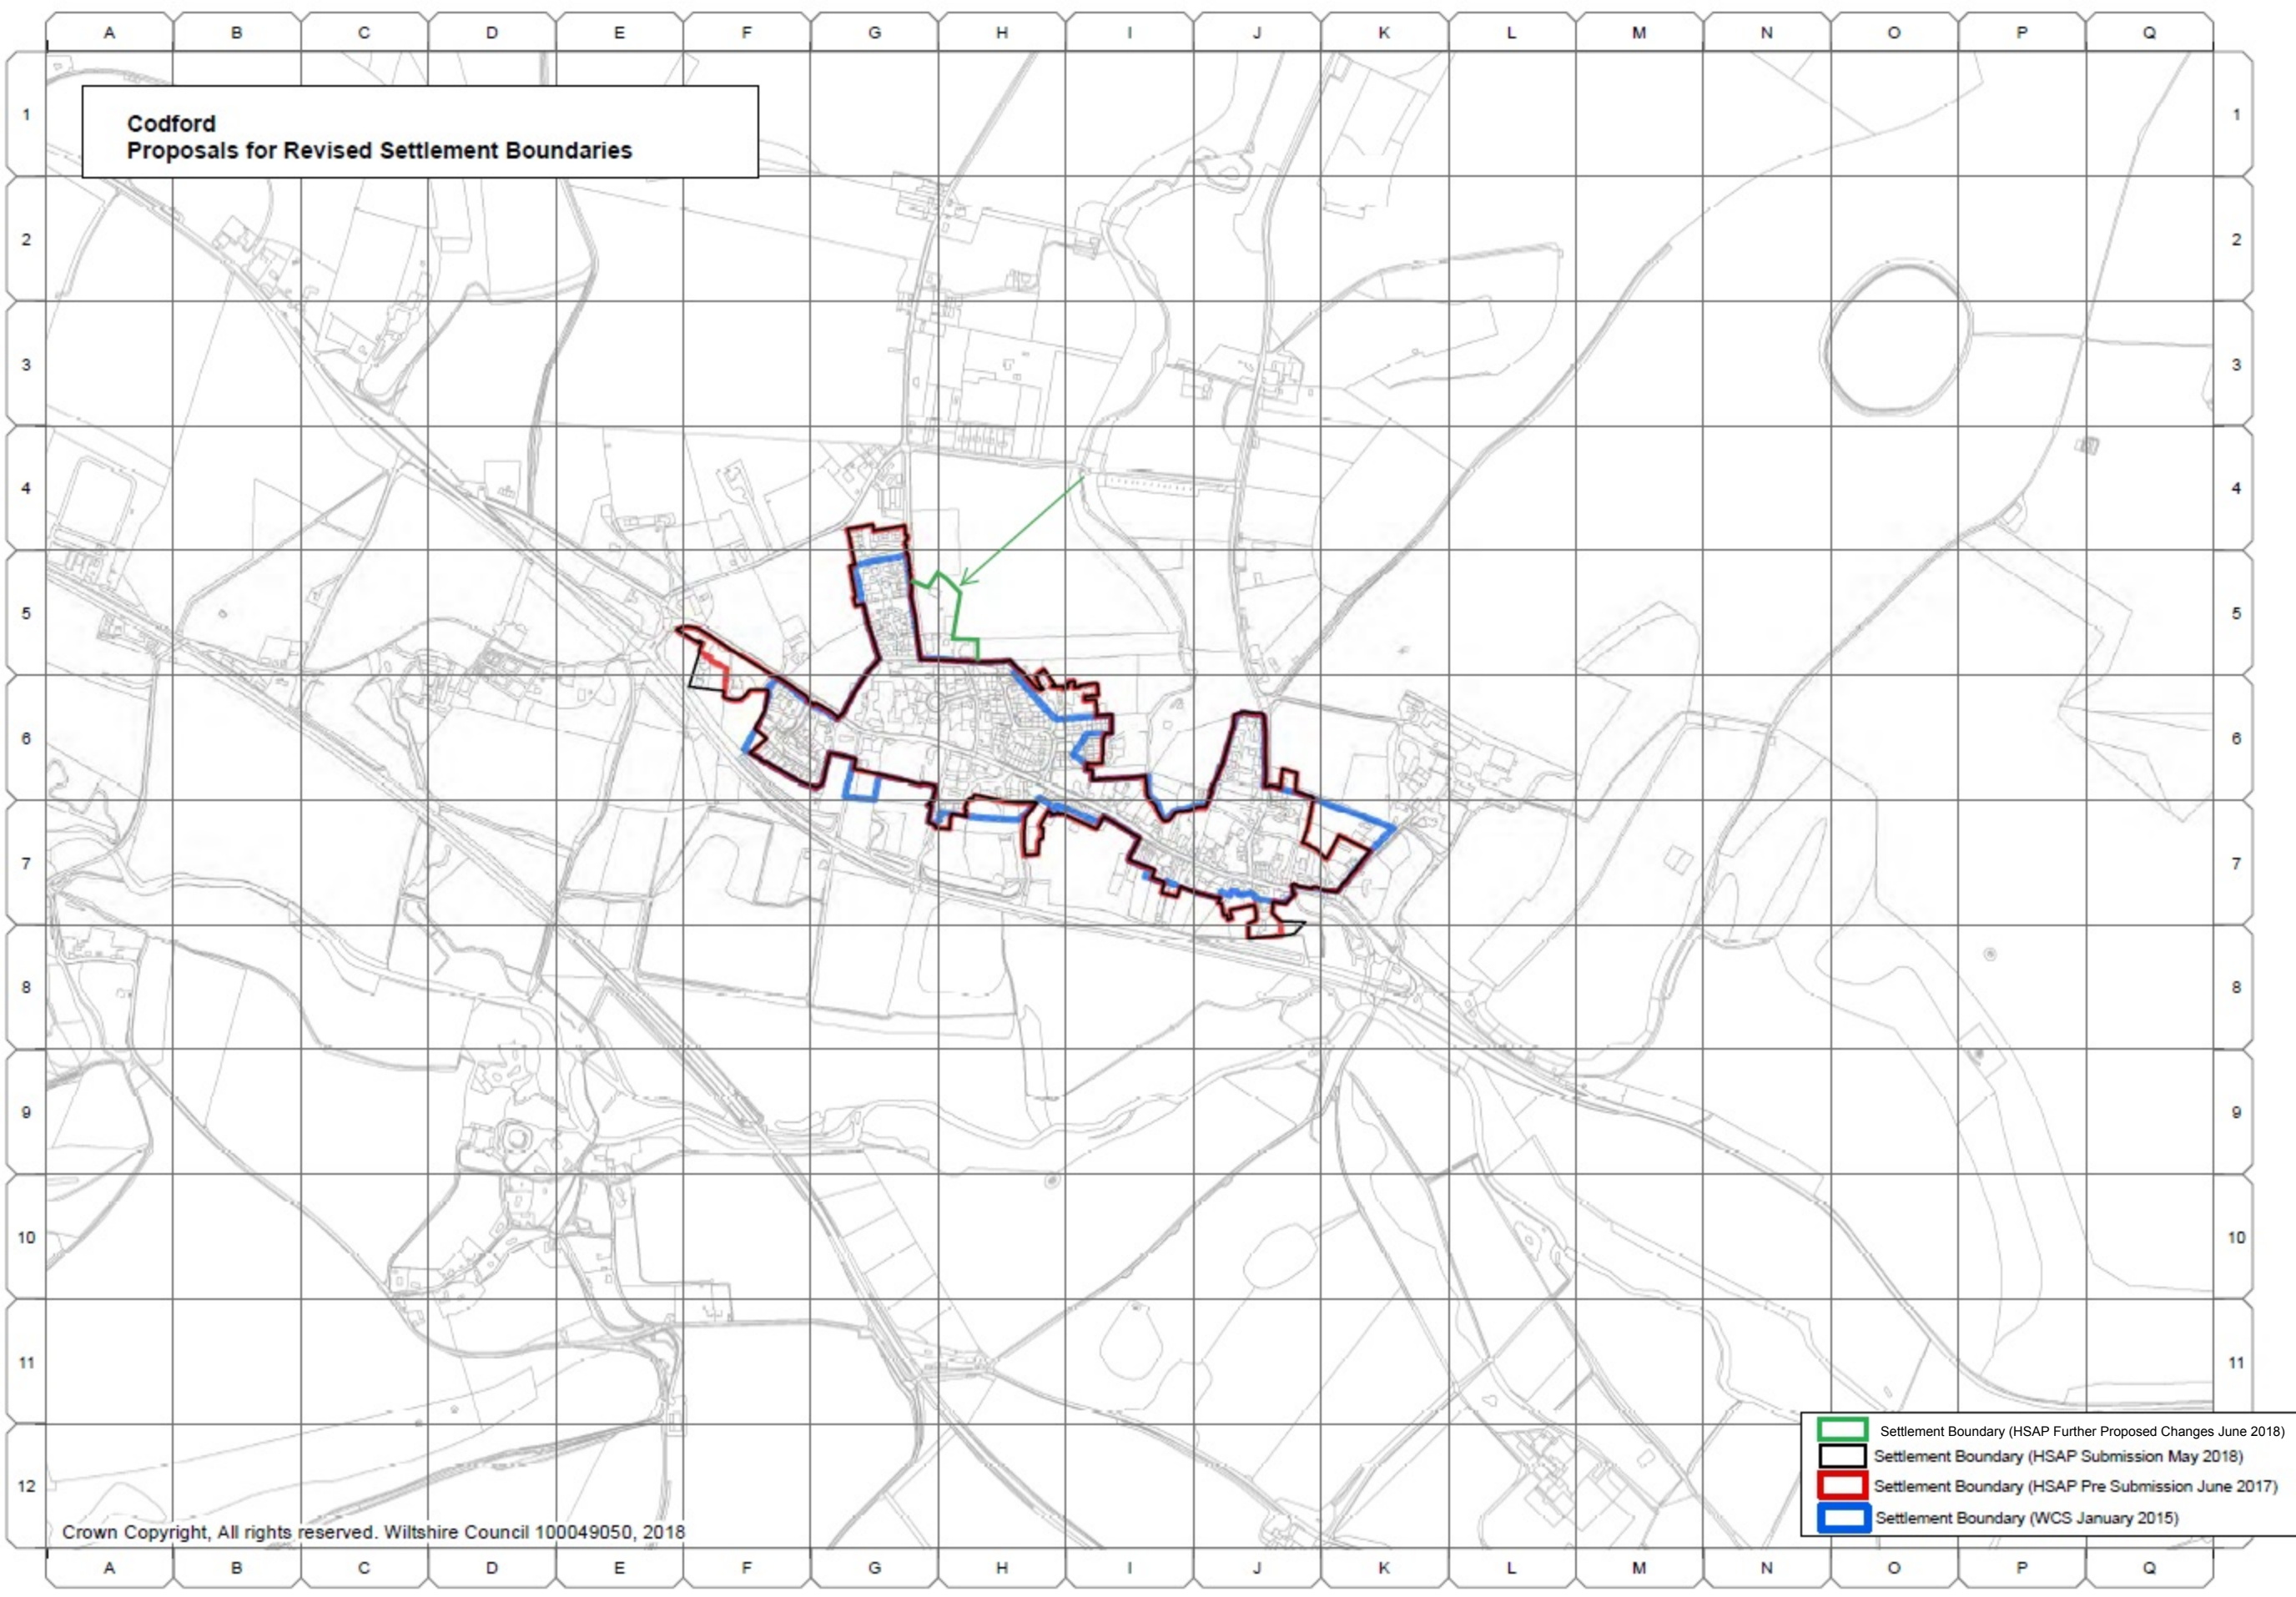

**Seend  
Proposals for Revised Settlement Boundaries**

-  Settlement Boundary (HSAP Further Proposed Changes June 2018)
-  Settlement Boundary (HSAP Submission May 2018)
-  Settlement Boundary (HSAP Pre Submission June 2017)
-  Settlement Boundary (WCS January 2015)

**Winterslow  
Proposals for Revised Settlement Boundaries**

-  Settlement Boundary (HSAP Further Proposed Changes June 2018)
-  Settlement Boundary (HSAP Submission May 2018)
-  Settlement Boundary (HSAP Pre Submission June 2017)
-  Settlement Boundary (WCS January 2015)

**Codford  
Proposals for Revised Settlement Boundaries**

-  Settlement Boundary (HSAP Further Proposed Changes June 2018)
-  Settlement Boundary (HSAP Submission May 2018)
-  Settlement Boundary (HSAP Pre Submission June 2017)
-  Settlement Boundary (WCS January 2015)